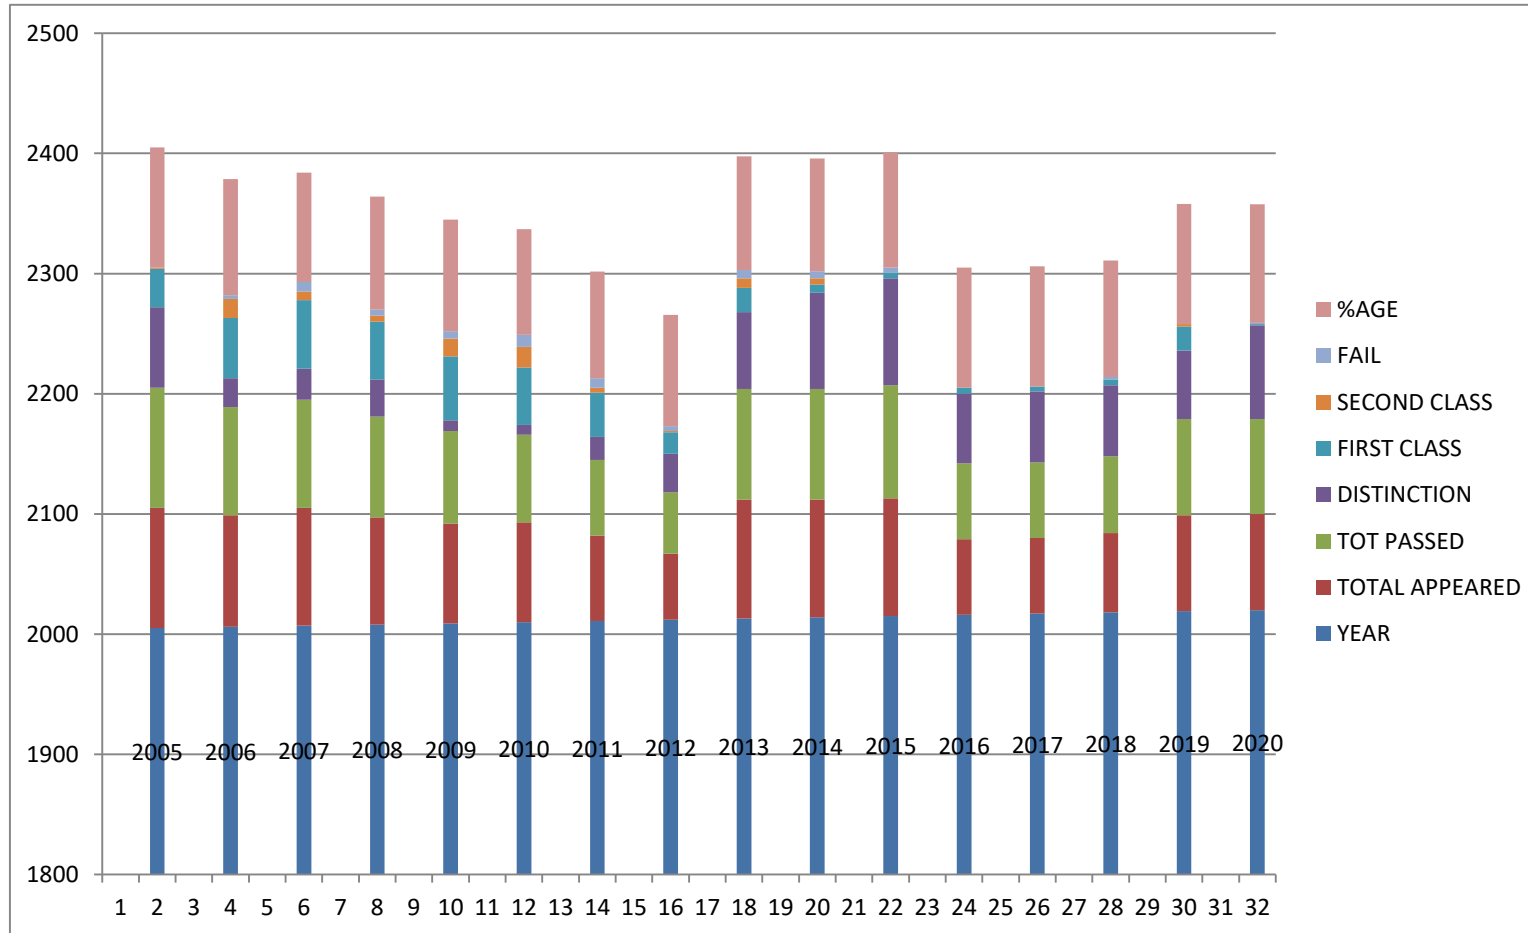

## RESULT ANALYSIS OF OUR COLLEGE SINCE BEGINNING

YEAR	TOTAL APPEARED	TOT PASSED	DISTINCTION	FIRST CLASS	SECOND CLASS	FAIL	%AGE	University	REMARKS
2005	100	100	67	32	1	0	100	KUD	
2006	93	90	24	50	16	3	96.77	KUD	
2007	98	90	26	57	7	8	91	KUD	
2008	89	84	31	48	5	5	94	KUD	
2009	83	77	9	53	15	6	92.77	KUD	
2010	83	73	8	48	17	10	87.95	KUD	
2011	71	63	19	37	4	8	88.73	RCUB	
2012	55	51	32	18	1	4	92.72	RCUB	
2013	99	92	64	20	8	7	94.6	RCUB	
2014	98	92	80	7	5	6	93.88	RCUB	
2015	98	94	89	5	0	4	95.92	RCUB	
2016	63	63	58	5	0	0	100	RCUB	
2017	63	63	59	4	0	0	100	RCUB	
2018	66	64	59	5	0	2	96.96	RCUB	
2019	80	80	57	20	2	0	100	RCUB	
2020	80	79	78	1	0	1	98.75	RCUB	

## Graphical Representation of the Result Analysis From 2005 to 2020